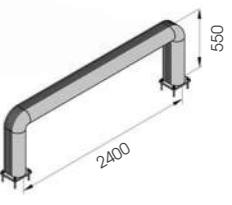

FENCE 90

DIFFERENT SIZES ON REQUEST

FAST AND EASY TO INSTALL

M12 GALVANISED STEEL

FE 90 1100x350

Length 1.100 mm
Packing unpacked on pallet
Colour B M

Equipped with accessories

FE 90 2400x350

Length 2.400 mm
Packing unpacked on pallet
Colour B M

Equipped with accessories

FENCE 150

DIFFERENT SIZES ON REQUEST

FAST AND EASY TO INSTALL

M12 GALVANISED STEEL

FE 150 1100x550

Length 1.100 mm
Packing unpacked on pallet
Colour B M

Equipped with accessories

FE 150 2400x550

Length 2.400 mm
Packing unpacked on pallet
Colour B M

Equipped with accessories