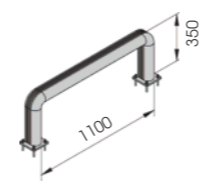

FENCE 90

DIFFERENT SIZES ON REQUEST

FAST AND EASY TO INSTALL

M12 GALVANISED STEEL

FE 90 1100x350

Length 1.100 mm
Packing unpacked on pallet
Colour B M

Equipped with accessories

FE 90 2400x350

Length 2.400 mm
Packing unpacked on pallet
Colour B M

Equipped with accessories

FENCE 150

DIFFERENT SIZES ON REQUEST

FAST AND EASY TO INSTALL

M12 GALVANISED STEEL

FE 150 1100x550

Length 1.100 mm
Packing unpacked on pallet
Colour B M

Equipped with accessories

FE 150 2400x550

Length 2.400 mm
Packing unpacked on pallet
Colour B M

Equipped with accessories