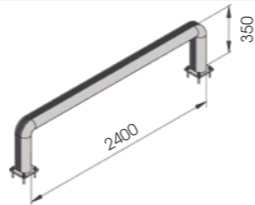

FENCE 90

DIFFERENT SIZES ON REQUEST

FAST AND EASY TO INSTALL

M12 GALVANISED STEEL

FE 90 1100x350

Length 1.100 mm
Packing unpacked on pallet
Colour B M

Equipped with accessories

FE 90 2400x350

Length 2.400 mm
Packing unpacked on pallet
Colour B M

Equipped with accessories

FENCE 150

DIFFERENT SIZES ON REQUEST

FAST AND EASY TO INSTALL

M12 GALVANISED STEEL

FE 150 1100x550

Length 1.100 mm
Packing unpacked on pallet
Colour B M

Equipped with accessories

FE 150 2400x550

Length 2.400 mm
Packing unpacked on pallet
Colour B M

Equipped with accessories