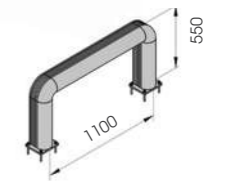

FENCE 90

DIFFERENT SIZES ON REQUEST

FAST AND EASY TO INSTALL

M12 GALVANISED STEEL

FE 90 1100x350

Length 1.100 mm
Packing unpacked on pallet
Colour B M

Equipped with accessories

FE 90 2400x350

Length 2.400 mm
Packing unpacked on pallet
Colour B M

Equipped with accessories

FENCE 150

DIFFERENT SIZES ON REQUEST

FAST AND EASY TO INSTALL

M12 GALVANISED STEEL

FE 150 1100x550

Length 1.100 mm
Packing unpacked on pallet
Colour B M

Equipped with accessories

FE 150 2400x550

Length 2.400 mm
Packing unpacked on pallet
Colour B M

Equipped with accessories