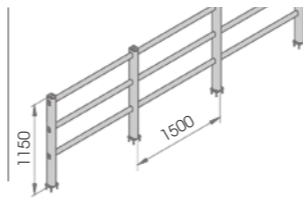

PEDESTRIAN 90

FAST AND EASY TO INSTALL

PED 90 1500x1150 MODULAR

Packing Colour **unpacked on pallet**
B M

Equipped with accessories

PED 90 1500x1150 CORNER

Packing Colour **unpacked on pallet**
B M

Equipped with accessories

PEDESTRIAN 150

FAST AND EASY TO INSTALL

PED 150 2000x1150 MODULAR

Packing Colour **unpacked on pallet**
B M

Equipped with accessories

PED 150 2000x1150 CORNER

Packing Colour **unpacked on pallet**
B M

Equipped with accessories