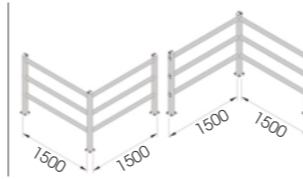

PEDESTRIAN 90

FAST AND EASY TO INSTALL

PED 90 1500x1150 MODULAR

Packing Colour **unpacked on pallet**
B M

Equipped with accessories

PED 90 1500x1150 CORNER

Packing Colour **unpacked on pallet**
B M

Equipped with accessories

PEDESTRIAN 150

FAST AND EASY TO INSTALL

PED 150 2000x1150 MODULAR

Packing Colour **unpacked on pallet**
B M

Equipped with accessories

PED 150 2000x1150 CORNER

Packing Colour **unpacked on pallet**
B M

Equipped with accessories