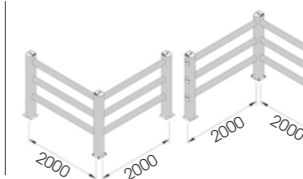

PEDESTRIAN 150

FAST AND EASY TO INSTALL

PED 150 2000x1150 MODULAR

Packing Colour **unpacked on pallet**
B M

Equipped with accessories

PED 150 2000x1150 CORNER

Packing Colour **unpacked on pallet**
B M

Equipped with accessories