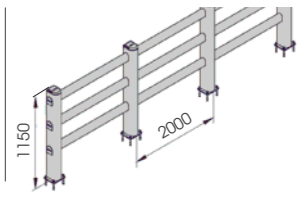

PEDESTRIAN 150

FAST AND EASY TO INSTALL

PED 150 2000x1150 MODULAR

Packing Colour **unpacked on pallet**
B M

Equipped with accessories

PED 150 2000x1150 CORNER

Packing Colour **unpacked on pallet**
B M

Equipped with accessories