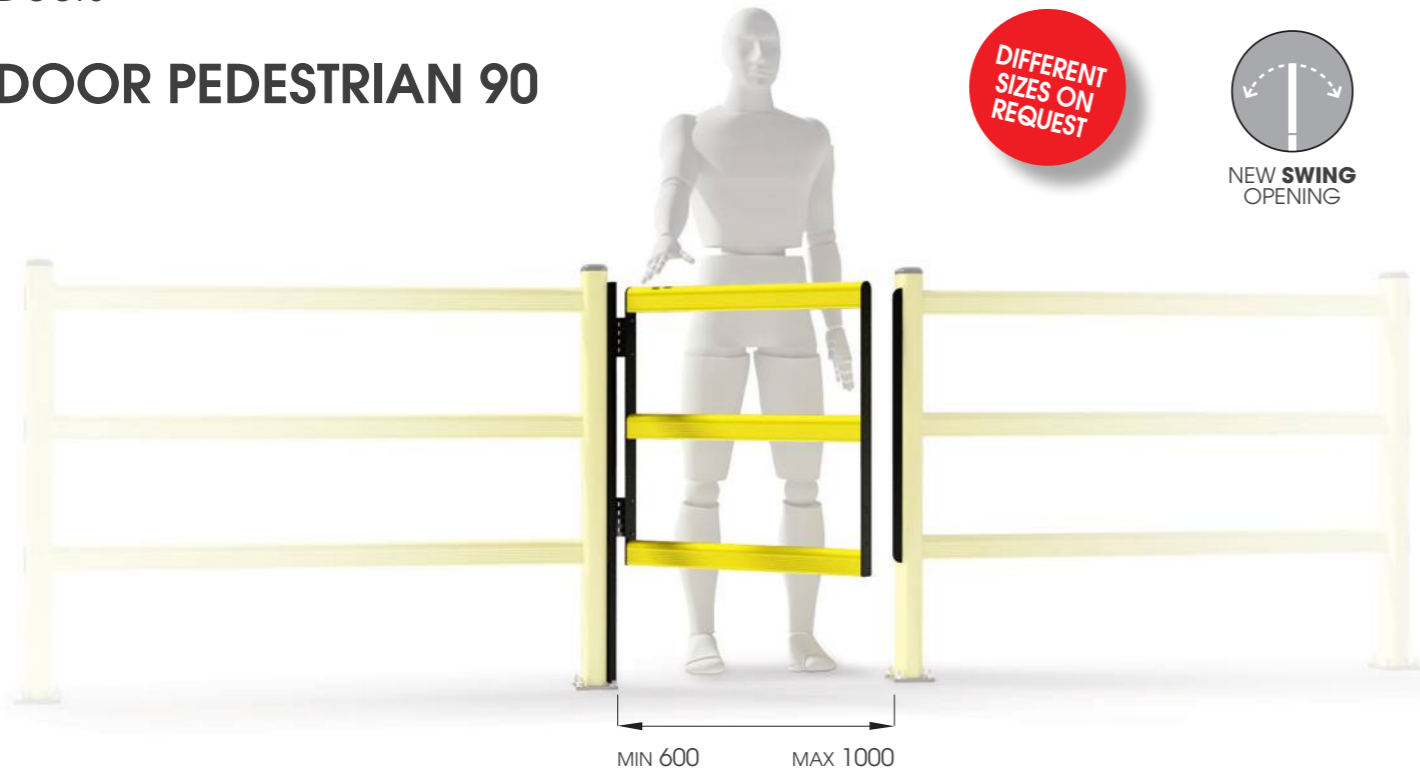

DOOR PEDESTRIAN 90

DP 90 ONE WAY

Equipped with accessories

Packing Colour **M** to be defined

DP 90 SWING

Equipped with accessories

Packing Colour **M** to be defined

DP 90 SWING DOUBLE

Equipped with accessories

Packing Colour **M** to be defined

DOOR PEDESTRIAN 150

DP 150 ONE WAY

Equipped with accessories

Packing Colour **M** to be defined

DP 150 SWING

Equipped with accessories