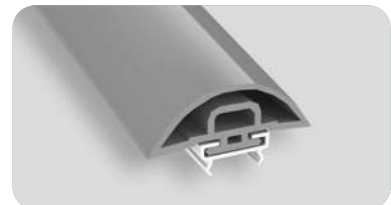

WP 100

Length **4.000 mm**
Packing **8 pz / box**
Colour **B E F**

WP 150

Length **4.000 mm**
Packing **4 pz / box**
Colour **B M E**

WPCS

To install with WP 100 / WP 150

Length **4.000 mm**
Packing **8 pz / box**
Colour **A B M D E F G H I**