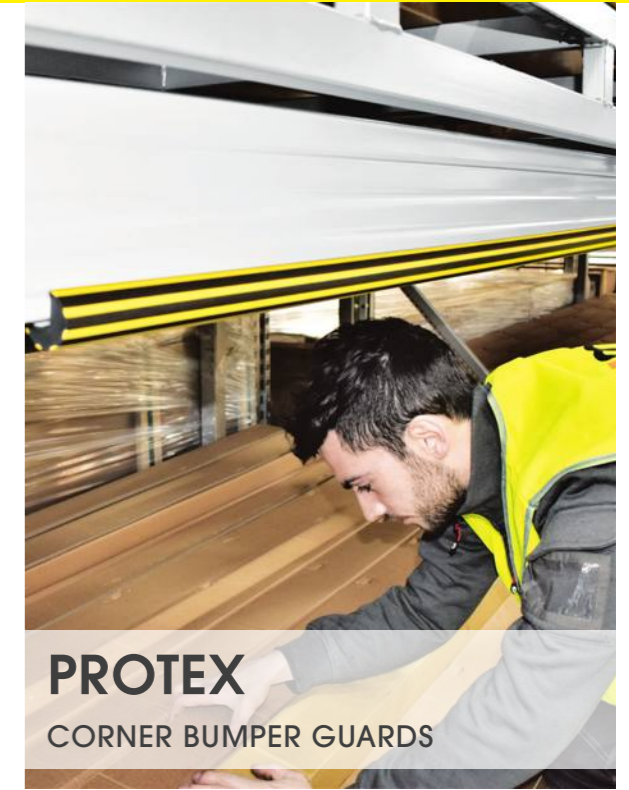

WALL HUG 1000
2000
3000
4000

Length 1000/2000/3000/4000
Packing unpacked
Colour M

WALL BFLEX 1000
2000
3000
4000

Length 1000/2000/3000/4000
Packing unpacked
Colour M

NEWS

LOFT BARRIER

WORLD'S FIRST FIXED PROTECTION SYSTEM FOR SUSPENDED AREAS

PROTEX

CORNER BUMPER GUARDS

FENCE LINK

THE ADAPTABLE STRONGEST SOLUTION FOR RACK-ENDS

Now available
CUSTOMISED RACK PROTECTOR,
new version of rack protector
processed upon request!

CUSTOMISED RACK PROTECTOR