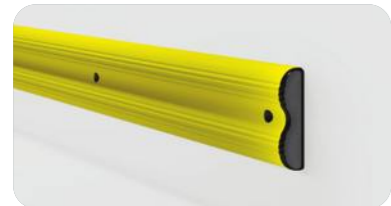

WALL HUG 1000
2000
3000
4000

Length 1000/2000/3000/4000
Packing unpacked
Colour M

WALL BFLEX 1000
2000
3000
4000

Length 1000/2000/3000/4000
Packing unpacked
Colour M

NEWS

LOFT BARRIER

WORLD'S FIRST FIXED PROTECTION SYSTEM FOR SUSPENDED AREAS

PROTEX

CORNER BUMPER GUARDS

FENCE LINK

THE ADAPTABLE STRONGEST SOLUTION FOR RACK-ENDS

Now available
CUSTOMISED RACK PROTECTOR,
new version of rack protector
processed upon request!

CUSTOMISED RACK PROTECTOR