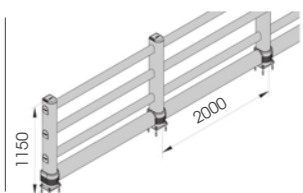

Packing Colour **unpacked on pallet**
B M