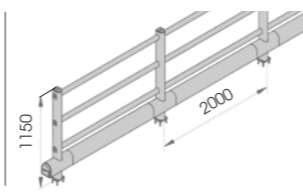

PEDESTRIAN 90 REINFORCED

M12 GALVANISED STEEL

PED 90 REF MODULAR

Packing Colour **unpacked on pallet**
 B M

Equipped with accessories

PEDESTRIAN 150 REINFORCED LINK

M12 GALVANISED STEEL

PED 150 REF LINK