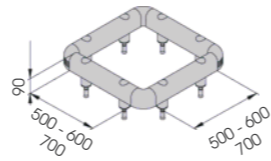

COLUMN PROTECTION 90

DIFFERENT SIZES ON REQUEST

M16
STAINLESS STEEL

COPRO 90 500x500
600x600
700x700

Packing Colour **unpacked on pallet**
M

Equipped with accessories

COLUMN PROTECTION 150

DIFFERENT SIZES ON REQUEST

M20
STAINLESS STEEL

COPRO 150 500x500
600x600
700x700

Packing Colour **unpacked on pallet**
M

Equipped with accessories