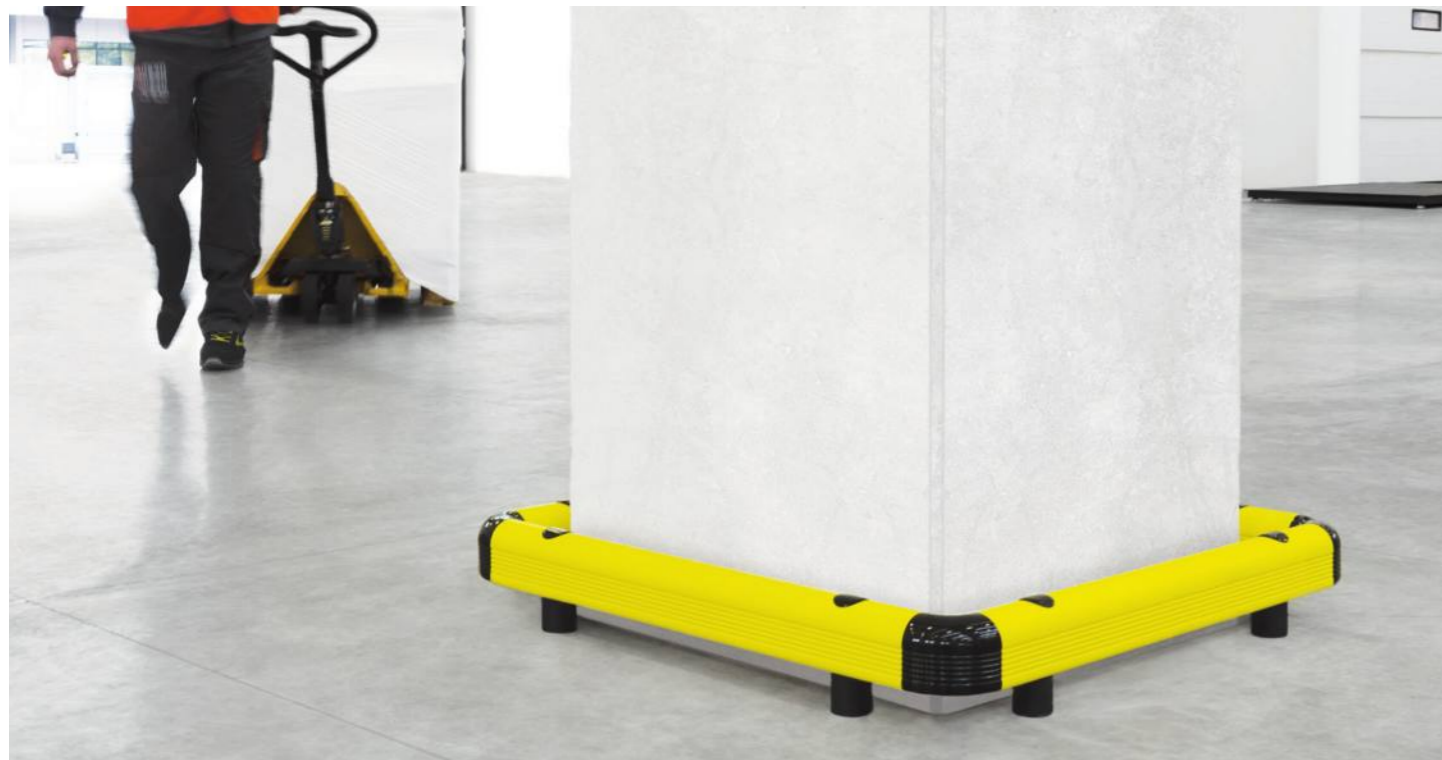

COLUMN PROTECTION 90

DIFFERENT SIZES ON REQUEST

M16
STAINLESS STEEL

COPRO 90 500x500
600x600
700x700

Packing Colour **unpacked on pallet**
M

Equipped with accessories

COLUMN PROTECTION 150

DIFFERENT SIZES ON REQUEST

M20
STAINLESS STEEL

COPRO 150 500x500
600x600
700x700

Packing Colour **unpacked on pallet**
M

Equipped with accessories