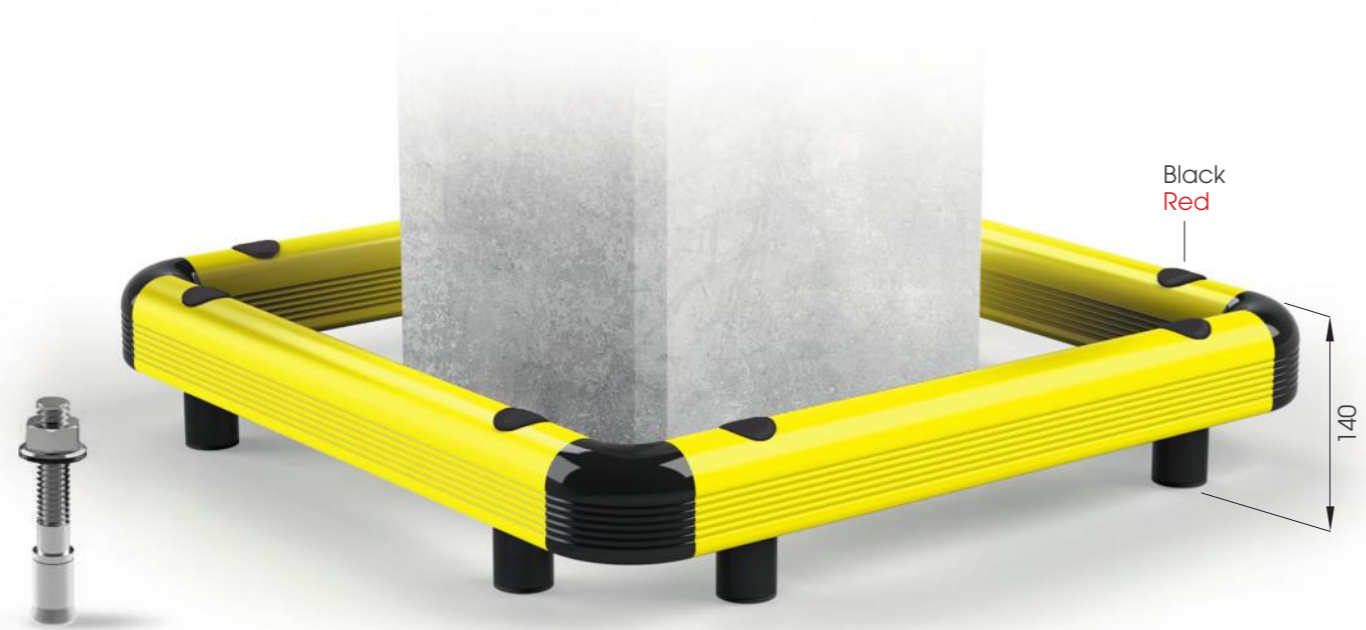

COLUMN PROTECTION 90

DIFFERENT SIZES ON REQUEST

M16
STAINLESS STEEL

COPRO 90 500x500
600x600
700x700

Packing Colour **unpacked on pallet**
M

Equipped with accessories

COLUMN PROTECTION 150

DIFFERENT SIZES ON REQUEST

M20
STAINLESS STEEL

COPRO 150 500x500
600x600
700x700

Packing Colour **unpacked on pallet**
M

Equipped with accessories