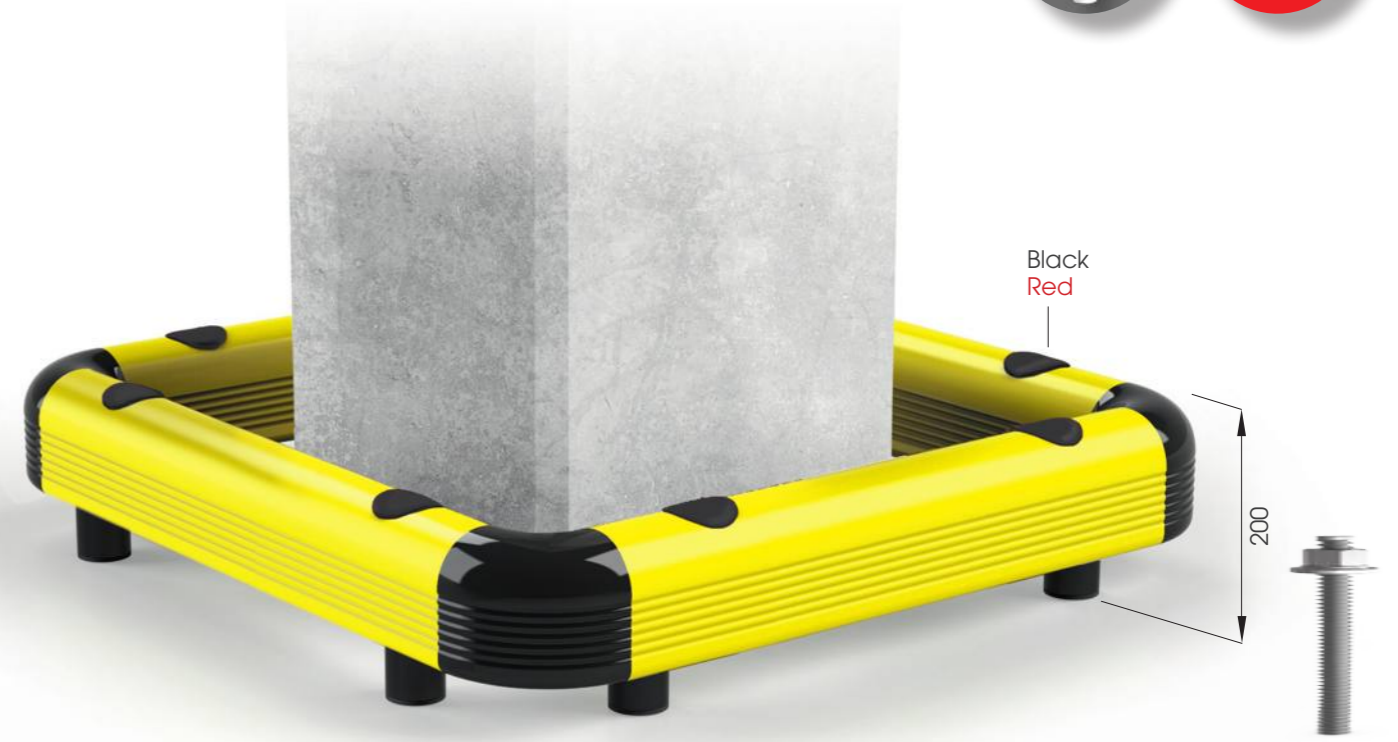

COLUMN PROTECTION 90

DIFFERENT SIZES ON REQUEST

M16
STAINLESS STEEL

COPRO 90 500x500
600x600
700x700

Packing Colour **unpacked on pallet**
M

Equipped with accessories

COLUMN PROTECTION 150

DIFFERENT SIZES ON REQUEST

M20
STAINLESS STEEL

COPRO 150 500x500
600x600
700x700

Packing Colour **unpacked on pallet**
M

Equipped with accessories