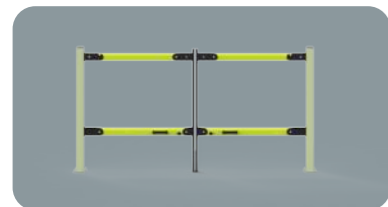

LIFT GATE 90

DIFFERENT SIZES ON REQUEST

NEW

LIFT GATE 90 DOUBLE

DOUBLE GATE

LIFT GATE 90

Equipped with accessories

Packing Colour **to be defined**

M

LIFT GATE 90 DOUBLE

Equipped with accessories

Packing Colour **to be defined**

M

LIFT GATE 150

DIFFERENT SIZES ON REQUEST

NEW

LIFT GATE 150 DOUBLE

DOUBLE GATE

LIFT GATE 150

Equipped with accessories

Packing Colour **to be defined**

M

LIFT GATE 150 DOUBLE

Equipped with accessories