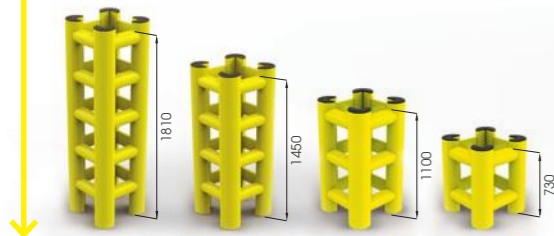

HUG TOWER

↑ CHOOSE THE HEIGHT YOU NEED! UP TO 5 RAILS

HUG TOWER 500x500
600x600
700x700

Packing Colour **M**
to be defined

Equipped with accessories

TOWER PROTECTION

TOWER 500x500
600x600
700x700

Packing Colour **M**
to be defined