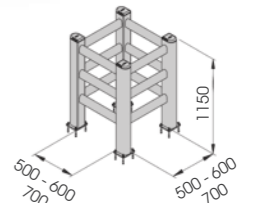

M12 GALVANISED STEEL