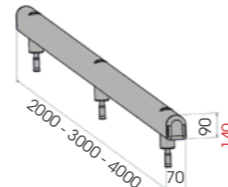

GUARD RAIL 90

QUICK INSTALLATION WITH EXPANSION SCREW

M16 GALVANISED STEEL

ALTERNATIVE FIXING HIGH RESISTANCE WITH RESIN M16 STAINLESS STEEL

GR 90 500
750
1000
1500

Length 500 mm
Packing unpacked on pallet

Length 750 / 1000 / 1500 mm
Packing 2 pz / box

Colour B M

Equipped with accessories

GR 90 2000
3000
4000

Length 2.000 / 3.000 / 4.000 mm
Packing unpacked on pallet

Colour B M

Equipped with accessories

GUARD RAIL 150

HIGH RESISTANCE WITH RESIN

M20 STAINLESS STEEL

GR 150 500
750
1000
1500

Length 500 / 750 / 1000 / 1500 mm
Packing unpacked on pallet

Colour B M

Equipped with accessories

GR 150 2000
3000
4000

Length 2.000 / 3.000 / 4.000 mm
Packing unpacked on pallet