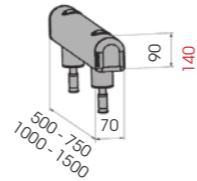

GUARD RAIL 90

QUICK INSTALLATION WITH EXPANSION SCREW

M16 GALVANISED STEEL

ALTERNATIVE FIXING HIGH RESISTANCE WITH RESIN M16 STAINLESS STEEL

GR 90 500
750
1000
1500

Length 500 mm
Packing unpacked on pallet

Length 750 / 1000 / 1500 mm
Packing 2 pz / box

Colour B M

Equipped with accessories

GR 90 2000
3000
4000

Length 2.000 / 3.000 / 4.000 mm
Packing unpacked on pallet

Colour B M

Equipped with accessories

GUARD RAIL 150

HIGH RESISTANCE WITH RESIN

M20 STAINLESS STEEL

GR 150 500
750
1000
1500

Length 500 / 750 / 1000 / 1500 mm
Packing unpacked on pallet

Colour B M

Equipped with accessories

GR 150 2000
3000
4000

Length 2.000 / 3.000 / 4.000 mm
Packing unpacked on pallet