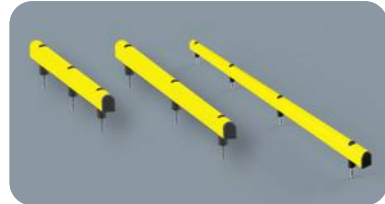

GUARD RAIL 90

QUICK INSTALLATION WITH EXPANSION SCREW

M16 GALVANISED STEEL

ALTERNATIVE FIXING HIGH RESISTANCE WITH RESIN M16 STAINLESS STEEL

GR 90 500
750
1000
1500

Length 500 mm
Packing unpacked on pallet

Length 750 / 1000 / 1500 mm
Packing 2 pz / box

Colour B M

Equipped with accessories

GR 90 2000
3000
4000

Length 2.000 / 3.000 / 4.000 mm
Packing unpacked on pallet

Colour B M

Equipped with accessories

GUARD RAIL 150

HIGH RESISTANCE WITH RESIN

M20 STAINLESS STEEL

GR 150 500
750
1000
1500

Length 500 / 750 / 1000 / 1500 mm
Packing unpacked on pallet

Colour B M

Equipped with accessories

GR 150 2000
3000
4000

Length 2.000 / 3.000 / 4.000 mm
Packing unpacked on pallet