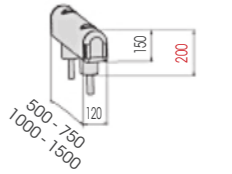

GUARD RAIL 90

QUICK INSTALLATION WITH EXPANSION SCREW

M16 GALVANISED STEEL

ALTERNATIVE FIXING HIGH RESISTANCE WITH RESIN M16 STAINLESS STEEL

GR 90 500
750
1000
1500

Length 500 mm
Packing unpacked on pallet

Length 750 / 1000 / 1500 mm
Packing 2 pz / box

Colour B M

Equipped with accessories

GR 90 2000
3000
4000

Length 2.000 / 3.000 / 4.000 mm
Packing unpacked on pallet

Colour B M

Equipped with accessories

GUARD RAIL 150

HIGH RESISTANCE WITH RESIN

M20 STAINLESS STEEL

GR 150 500
750
1000
1500

Length 500 / 750 / 1000 / 1500 mm
Packing unpacked on pallet

Colour B M

Equipped with accessories

GR 150 2000
3000
4000

Length 2.000 / 3.000 / 4.000 mm
Packing unpacked on pallet