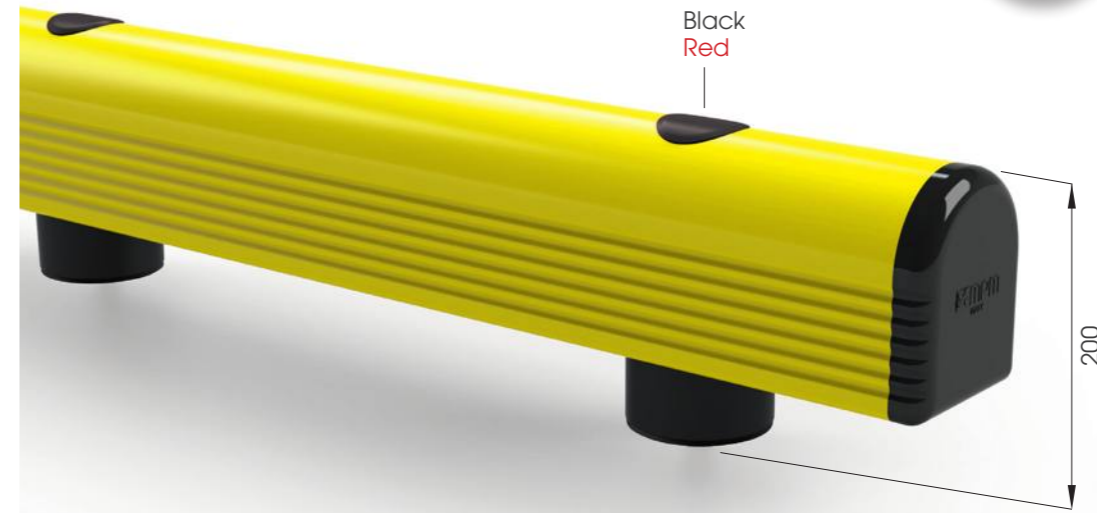

GUARD RAIL 90

QUICK INSTALLATION WITH EXPANSION SCREW

M16 GALVANISED STEEL

ALTERNATIVE FIXING HIGH RESISTANCE WITH RESIN M16 STAINLESS STEEL

GR 90 500
750
1000
1500

Length 500 mm
Packing unpacked on pallet

Length 750 / 1000 / 1500 mm
Packing 2 pz / box

Colour B M

Equipped with accessories

GR 90 2000
3000
4000

Length 2.000 / 3.000 / 4.000 mm
Packing unpacked on pallet

Colour B M

Equipped with accessories

GUARD RAIL 150

HIGH RESISTANCE WITH RESIN

M20 STAINLESS STEEL

GR 150 500
750
1000
1500

Length 500 / 750 / 1000 / 1500 mm
Packing unpacked on pallet

Colour B M

Equipped with accessories

GR 150 2000
3000
4000

Length 2.000 / 3.000 / 4.000 mm
Packing unpacked on pallet