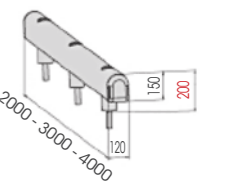

GUARD RAIL 90

QUICK INSTALLATION WITH EXPANSION SCREW

ALTERNATIVE FIXING HIGH RESISTANCE WITH RESIN M16 STAINLESS STEEL

GR 90 500
750
1000
1500

Length 500 mm
Packing unpacked on pallet

Length 750 / 1000 / 1500 mm
Packing 2 pz / box

Colour B M

Equipped with accessories

GR 90 2000
3000
4000

Length 2.000 / 3.000 / 4.000 mm
Packing unpacked on pallet

Colour B M

Equipped with accessories

GUARD RAIL 150

HIGH RESISTANCE WITH RESIN

GR 150 500
750
1000
1500

Length 500 / 750 / 1000 / 1500 mm
Packing unpacked on pallet

Colour B M

Equipped with accessories

GR 150 2000
3000
4000

Length 2.000 / 3.000 / 4.000 mm
Packing unpacked on pallet

Colour B M

Equipped with accessories