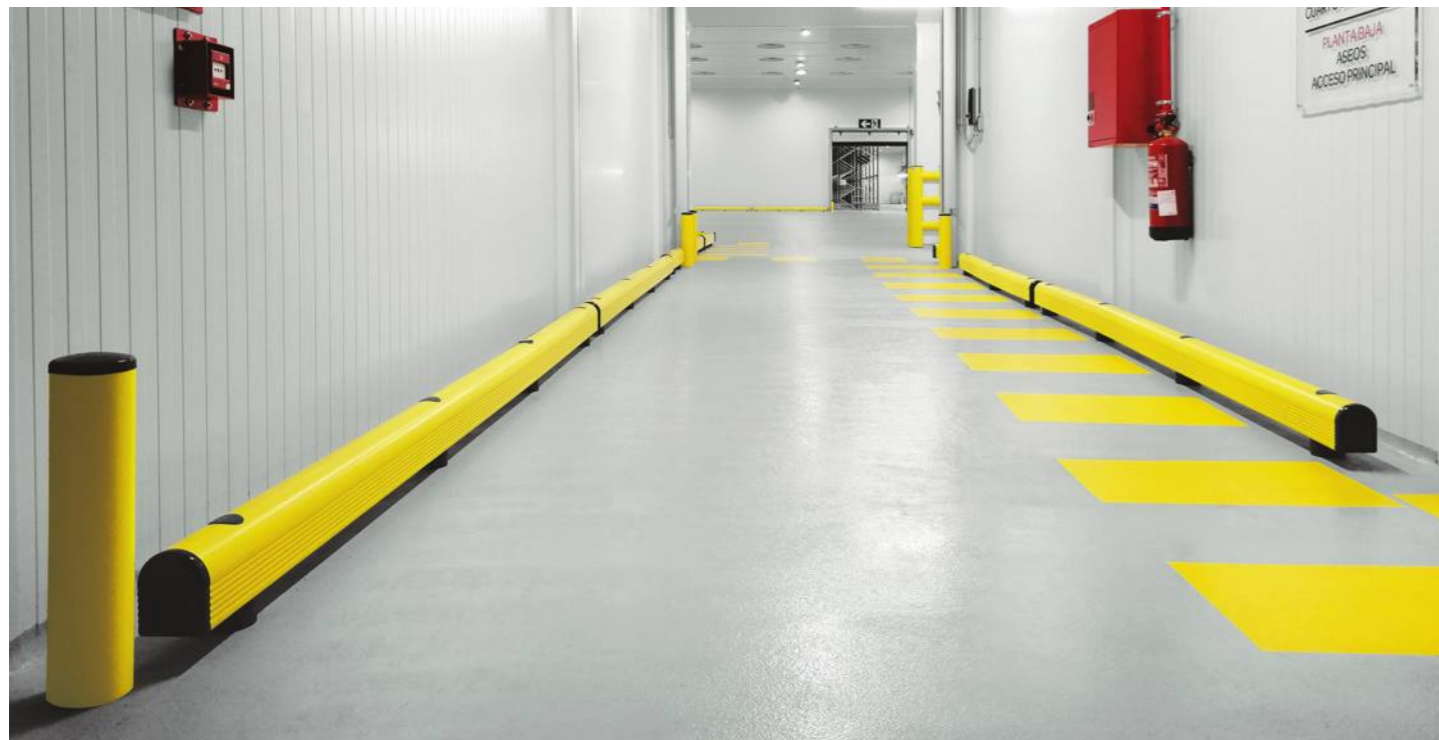

GUARD RAIL 90

QUICK INSTALLATION WITH EXPANSION SCREW

M16 GALVANISED STEEL

ALTERNATIVE FIXING HIGH RESISTANCE WITH RESIN M16 STAINLESS STEEL

GR 90 500
750
1000
1500

Length 500 mm
Packing unpacked on pallet

Length 750 / 1000 / 1500 mm
Packing 2 pz / box

Colour B M

Equipped with accessories

GR 90 2000
3000
4000

Length 2.000 / 3.000 / 4.000 mm
Packing unpacked on pallet

Colour B M

Equipped with accessories

GUARD RAIL 150

HIGH RESISTANCE WITH RESIN

M20 STAINLESS STEEL

GR 150 500
750
1000
1500

Length 500 / 750 / 1000 / 1500 mm
Packing unpacked on pallet

Colour B M

Equipped with accessories

GR 150 2000
3000
4000

Length 2.000 / 3.000 / 4.000 mm
Packing unpacked on pallet