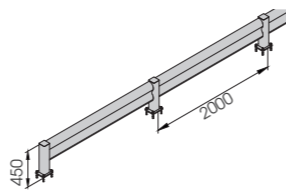

M12 GALVANISED STEEL

**BFLEX.COM/1 2000x450 MODULAR**

Packing Colour **B M**

Equipped with accessories

**BFLEX.COM/1 1100x450**  
**BFLEX.COM/1 2400x450**

Length Packing Colour **B M**  
1.100 / 2.400 mm  
unpacked on pallet

Equipped with accessories

M12 GALVANISED STEEL

**BFLEX.COM/2 2000x1100 MODULAR**

Packing Colour **B M**

Equipped with accessories

**BFLEX.COM/2 1100x1100**  
**BFLEX.COM/2 2400x1100**

Length Packing Colour **B M**  
1.100 / 2.400 mm  
unpacked on pallet