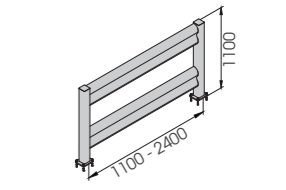

M12 GALVANISED STEEL

**BFLEX.COM/1 2000x450 MODULAR**

Packing Colour **B M**

Equipped with accessories

**BFLEX.COM/1 1100x450**  
**BFLEX.COM/1 2400x450**

Length Packing Colour **B M**  
1.100 / 2.400 mm  
unpacked on pallet

Equipped with accessories

M12 GALVANISED STEEL

**BFLEX.COM/2 2000x1100 MODULAR**

Packing Colour **B M**

Equipped with accessories

**BFLEX.COM/2 1100x1100**  
**BFLEX.COM/2 2400x1100**

Length Packing Colour **B M**  
1.100 / 2.400 mm  
unpacked on pallet