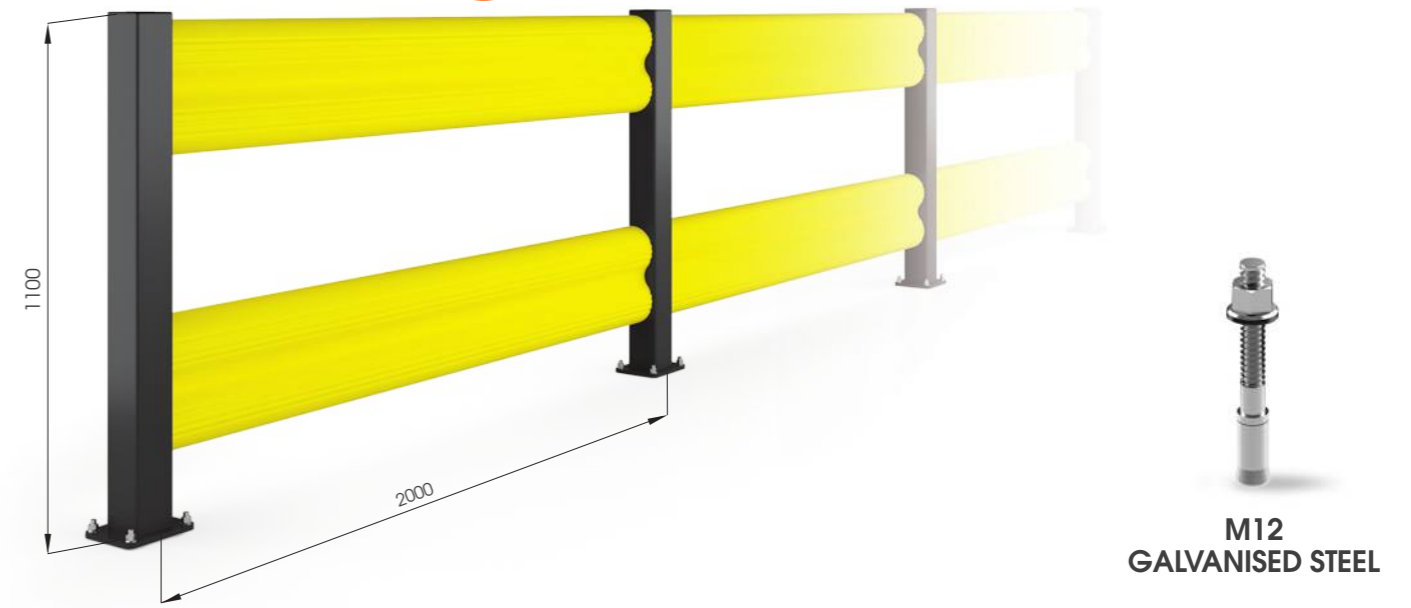

M12 GALVANISED STEEL

**BFLEX.COM/1 2000x450 MODULAR**

Packing Colour **B M**

Equipped with accessories

**BFLEX.COM/1 1100x450**  
**BFLEX.COM/1 2400x450**

Length Packing Colour **B M**  
1.100 / 2.400 mm  
unpacked on pallet

Equipped with accessories

M12 GALVANISED STEEL

**BFLEX.COM/2 2000x1100 MODULAR**

Packing Colour **B M**

Equipped with accessories

**BFLEX.COM/2 1100x1100**  
**BFLEX.COM/2 2400x1100**

Length Packing Colour **B M**  
1.100 / 2.400 mm  
unpacked on pallet