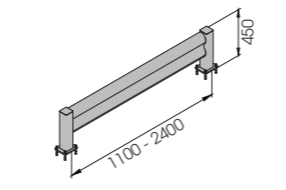

M12 GALVANISED STEEL

**BFLEX.COM/1 2000x450 MODULAR**

Packing Colour **B M**

Equipped with accessories

**BFLEX.COM/1 1100x450**  
**BFLEX.COM/1 2400x450**

Length Packing Colour **B M**  
1.100 / 2.400 mm  
unpacked on pallet

Equipped with accessories

M12 GALVANISED STEEL

**BFLEX.COM/2 2000x1100 MODULAR**

Packing Colour **B M**

Equipped with accessories

**BFLEX.COM/2 1100x1100**  
**BFLEX.COM/2 2400x1100**

Length Packing Colour **B M**  
1.100 / 2.400 mm  
unpacked on pallet