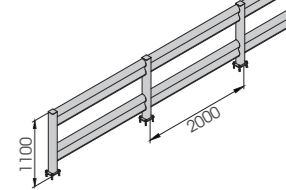

M12 GALVANISED STEEL

**BFLEX.COM/1 2000x450 MODULAR**

Packing Colour **B M**

Equipped with accessories

**BFLEX.COM/1 1100x450**  
**BFLEX.COM/1 2400x450**

Length Packing Colour **B M**  
1.100 / 2.400 mm  
unpacked on pallet

Equipped with accessories

M12 GALVANISED STEEL

**BFLEX.COM/2 2000x1100 MODULAR**

Packing Colour **B M**

Equipped with accessories

**BFLEX.COM/2 1100x1100**  
**BFLEX.COM/2 2400x1100**

Length Packing Colour **B M**  
1.100 / 2.400 mm  
unpacked on pallet