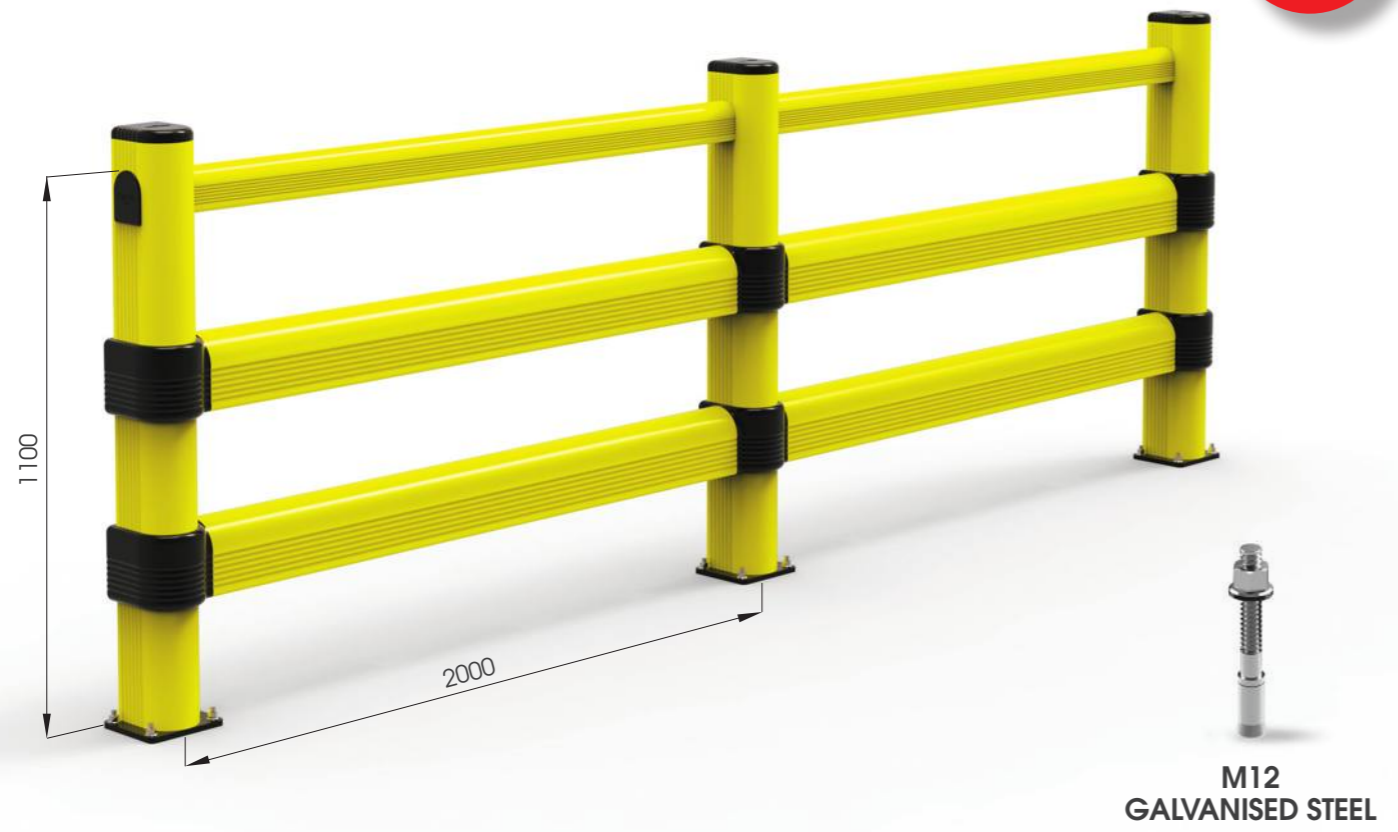

LINK 150/2

DIFFERENT SIZES ON REQUEST

M12 GALVANISED STEEL

LINK 150/2

Equipped with accessories

Packing Colour **M** unpacked on pallet

LINK 150/1

DIFFERENT SIZES ON REQUEST

M12 GALVANISED STEEL

LINK 150/1

Equipped with accessories

Packing Colour **M** unpacked on pallet