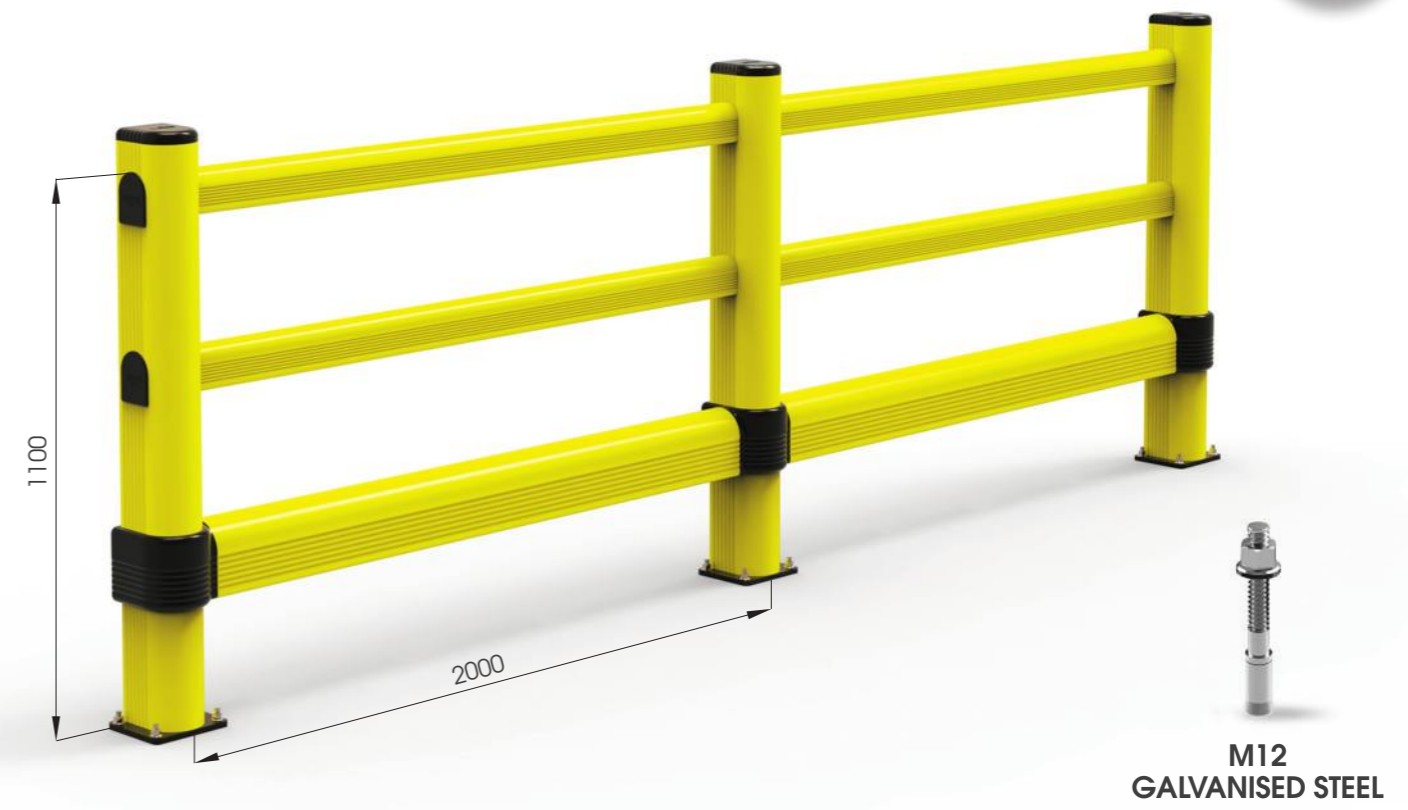

LINK 150/2

DIFFERENT SIZES ON REQUEST

M12 GALVANISED STEEL

LINK 150/2

Equipped with accessories

Packing Colour **M** unpacked on pallet

LINK 150/1

DIFFERENT SIZES ON REQUEST

M12 GALVANISED STEEL

LINK 150/1

Equipped with accessories

Packing Colour **M** unpacked on pallet