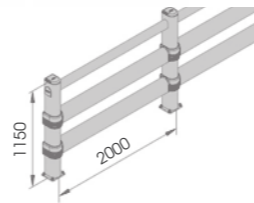

LINK 150/2

DIFFERENT SIZES ON REQUEST

M12 GALVANISED STEEL

LINK 150/2

Equipped with accessories

Packing Colour **M** unpacked on pallet

LINK 150/1

DIFFERENT SIZES ON REQUEST

M12 GALVANISED STEEL

LINK 150/1

Equipped with accessories

Packing Colour **M** unpacked on pallet