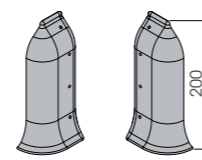

**KS 200**

Length **4.000 mm**  
 Packing **3 pz / box**  
 Colour **B M E**

**KEPF 200**

To install with TB14

Packing **50 pz / box**  
 Colour **K**

**KSJ 200**

To install with TB14 / TF14

Packing **20 pz / box**  
 Colour **B E**

**KSI 200**

To install with TB14 / TF14

Packing **20 pz / box**  
 Colour **B E**

**KSE 200**

To install with TB14 / TF14

Packing **20 pz / box**  
 Colour **B E**

**KSTD/SX 200**

To install with TB14 / TF14

Packing **20 pz / box**  
 Colour **B E**

**KSJ 200 LT**

**FLEXIBLE JOINT**

Packing **to be defined**  
 Colour **K**

**KS 300**

Length **4.000 mm**  
 Packing **1 pz**  
 Colour **M E**

**KEPF 300**

To install with TB20