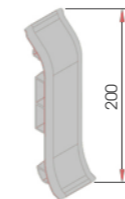

Packing **20 pz / box**  
 Colour **B E**

**KSJ 200 LT**

**FLEXIBLE JOINT**

Packing **to be defined**  
 Colour **K**

**KS 300**

Length **4.000 mm**  
 Packing **1 pz**  
 Colour **M E**

**KEPF 300**

To install with TB20