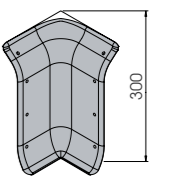

KSE 300

To install with TB20 / TF20

Packing **10 pz / box**
Colour **B E**