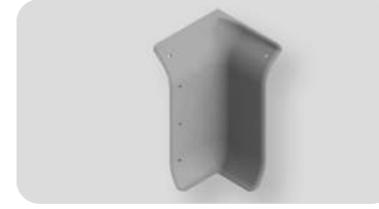

KSE 300

KSI 300

To install with TB20 / TF20

Packing **10 pz / box**
Colour **B E**