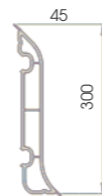

Packing **20 pz / box**  
 Colour **B E**

**KSJ 200 LT**

**FLEXIBLE JOINT**

Packing **to be defined**  
 Colour **K**

**KS 300**

Length **4.000 mm**  
 Packing **1 pz**  
 Colour **M E**

**KEPF 300**

To install with TB20