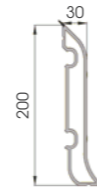

**KS 200**

Length **4.000 mm**  
 Packing **3 pz / box**  
 Colour **B M E**

**KEPF 200**

To install with TB14

Packing **50 pz / box**  
 Colour **K**

**KSJ 200**

To install with TB14 / TF14

Packing **20 pz / box**  
 Colour **B E**

Packing **20 pz / box**  
 Colour **B E**

**KSJ 200 LT**

**FLEXIBLE JOINT**

Packing **to be defined**  
 Colour **K**

**KS 300**

Length **4.000 mm**  
 Packing **1 pz**  
 Colour **M E**

**KEPF 300**

To install with TB20