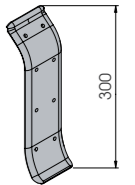

KSI 300

To install with TB20 / TF20

Packing **10 pz / box**
Colour **B E**