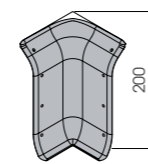

KSE 200

To install with TB14 / TF14

Packing **20 pz / box**
Colour **B E**