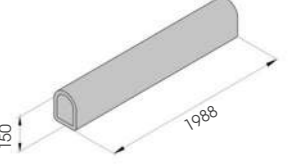

GRIN 90

M12 GALVANISED STEEL

GRIN 150

M12 GALVANISED STEEL

GRIN 90 1500

Length **1500 mm**
Packing **to be defined**
Colour **M**

GRINCO 90

Packing **to be defined**
Colour **M**

Equipped with accessories

GRINT 90

Packing **to be defined**
Colour **M**

Equipped with accessories

GRIN 150 2000

Length **2000 mm**
Packing **to be defined**
Colour **M**

GRINCO 150

Packing **to be defined**
Colour **M**