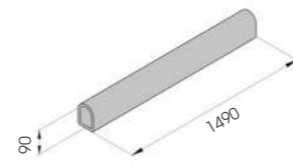

GRIN 90

M12 GALVANISED STEEL

GRIN 150

M12 GALVANISED STEEL

GRIN 90 1500

Length **1500 mm**
Packing **to be defined**
Colour **M**

GRINCO 90

Packing **to be defined**
Colour **M**

Equipped with accessories

GRINT 90

Packing **to be defined**
Colour **M**

Equipped with accessories

GRIN 150 2000

Length **2000 mm**
Packing **to be defined**
Colour **M**

GRINCO 150

Packing **to be defined**
Colour **M**