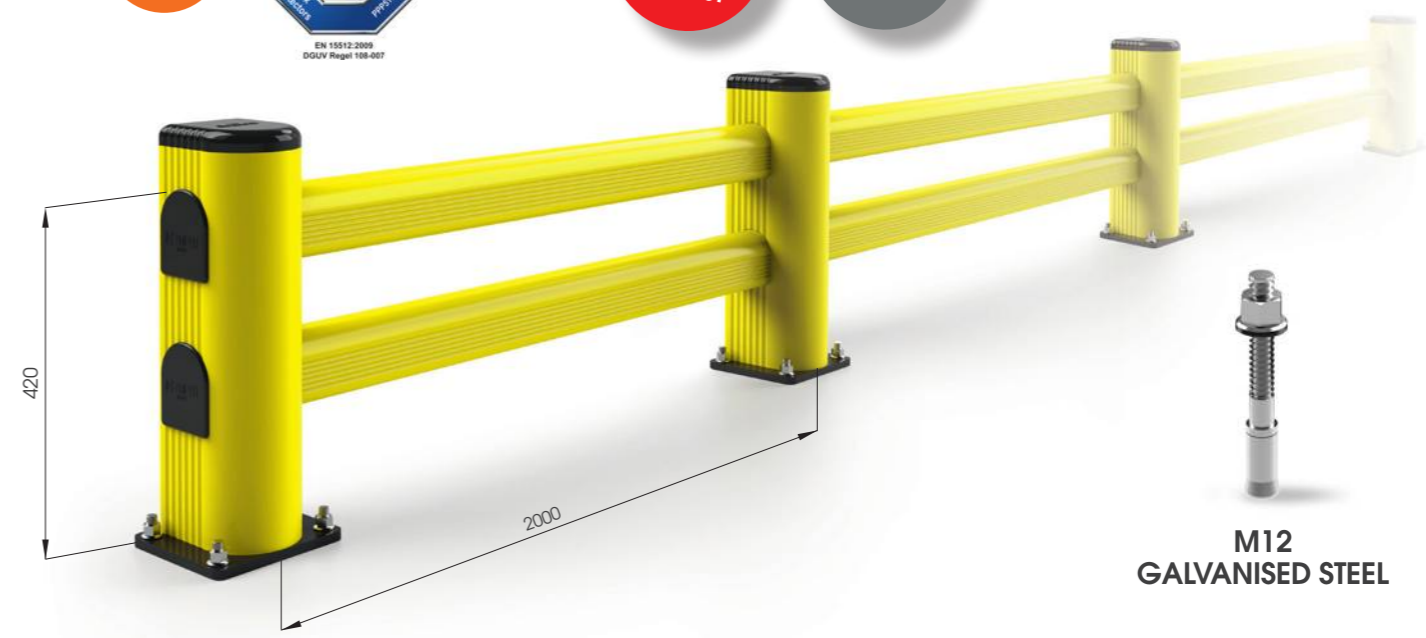

Rack end Barriers

SM

DIFFERENT SIZES ON REQUEST

FAST AND EASY TO INSTALL

M12 GALVANISED STEEL

SM 1500x400 MODULAR

Packing Colour **B** **M**
unpacked on pallet

Equipped with accessories

SM 1100x400

Length 1.100
Packing Colour **B** **M**
unpacked on pallet

Equipped with accessories

Rack end Barriers

LM

DIFFERENT SIZES ON REQUEST

FAST AND EASY TO INSTALL

M12 GALVANISED STEEL

LM 2000x500 MODULAR

Packing Colour **B** **M**
unpacked on pallet

Equipped with accessories

LM 1100x500
LM 2400x500

Length 1.100 / 2.400 mm
Packing Colour **B** **M**
unpacked on pallet

Equipped with accessories