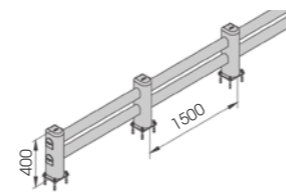

Rack end Barriers

SM

DIFFERENT SIZES ON REQUEST

FAST AND EASY TO INSTALL

M12 GALVANISED STEEL

SM 1500x400 MODULAR

Packing Colour **B** **M**
unpacked on pallet

Equipped with accessories

SM 1100x400

Length 1.100
Packing Colour **B** **M**
unpacked on pallet

Equipped with accessories

Rack end Barriers

LM

DIFFERENT SIZES ON REQUEST

FAST AND EASY TO INSTALL

M12 GALVANISED STEEL

LM 2000x500 MODULAR

Packing Colour **B** **M**
unpacked on pallet

Equipped with accessories

LM 1100x500
LM 2400x500

Length 1.100 / 2.400 mm
Packing Colour **B** **M**
unpacked on pallet

Equipped with accessories