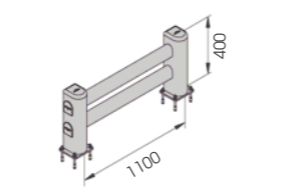

Rack end Barriers

SM

DIFFERENT SIZES ON REQUEST

FAST AND EASY TO INSTALL

M12 GALVANISED STEEL

SM 1500x400 MODULAR

Packing Colour **B** **M**
unpacked on pallet

Equipped with accessories

SM 1100x400

Length 1.100
Packing Colour **B** **M**
unpacked on pallet

Equipped with accessories

Rack end Barriers

LM

DIFFERENT SIZES ON REQUEST

FAST AND EASY TO INSTALL

M12 GALVANISED STEEL

LM 2000x500 MODULAR

Packing Colour **B** **M**
unpacked on pallet

Equipped with accessories

LM 1100x500
LM 2400x500

Length 1.100 / 2.400 mm
Packing Colour **B** **M**
unpacked on pallet

Equipped with accessories