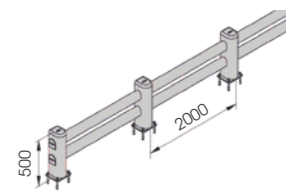

Rack end Barriers

SM

DIFFERENT SIZES ON REQUEST

FAST AND EASY TO INSTALL

M12 GALVANISED STEEL

SM 1500x400 MODULAR

Packing Colour **B** **M**
unpacked on pallet

Equipped with accessories

SM 1100x400

Length 1.100
Packing Colour **B** **M**
unpacked on pallet

Equipped with accessories

Rack end Barriers

LM

DIFFERENT SIZES ON REQUEST

FAST AND EASY TO INSTALL

M12 GALVANISED STEEL

LM 2000x500 MODULAR

Packing Colour **B** **M**
unpacked on pallet

Equipped with accessories

LM 1100x500
LM 2400x500

Length 1.100 / 2.400 mm
Packing Colour **B** **M**
unpacked on pallet

Equipped with accessories