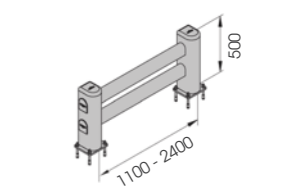

SM 1100x400

Length 1.100
Packing Colour **B** **M**
unpacked on pallet

Equipped with accessories

Rack end Barriers

LM

DIFFERENT SIZES ON REQUEST

FAST AND EASY TO INSTALL

M12 GALVANISED STEEL

LM 2000x500 MODULAR

Packing Colour **B** **M**
unpacked on pallet

Equipped with accessories

LM 1100x500
LM 2400x500

Length 1.100 / 2.400 mm
Packing Colour **B** **M**
unpacked on pallet

Equipped with accessories