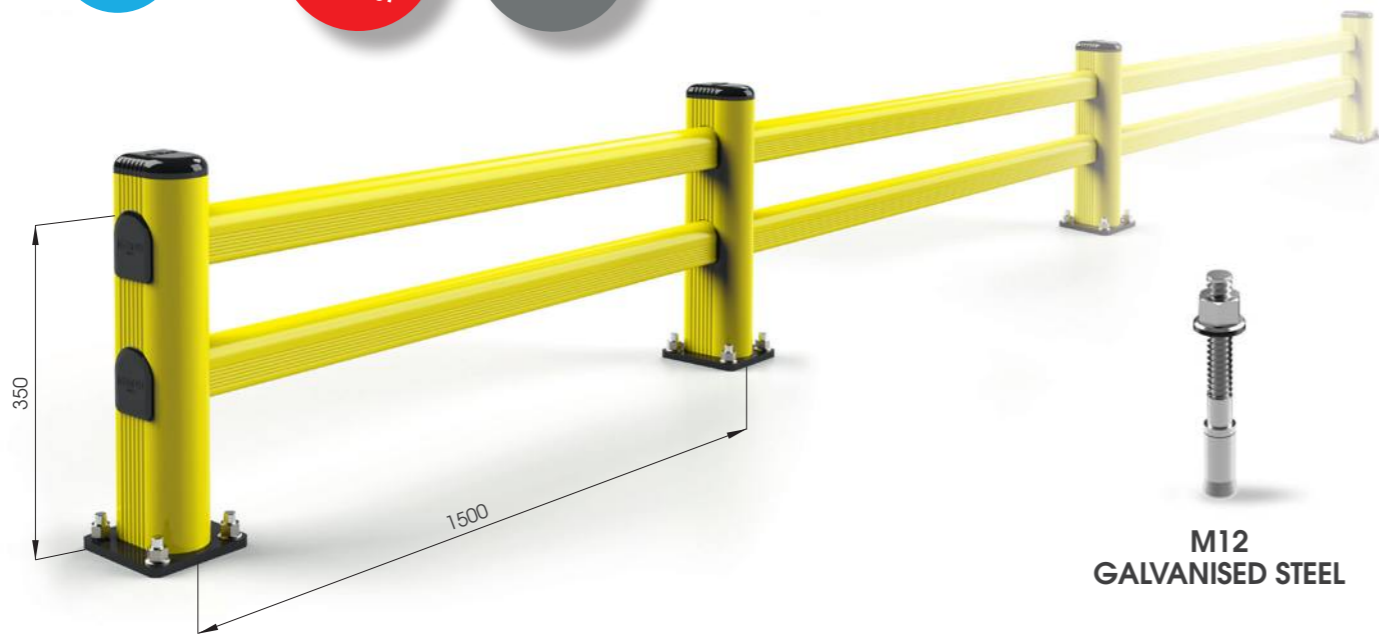

Rack end Barriers

SM

DIFFERENT SIZES ON REQUEST

FAST AND EASY TO INSTALL

M12 GALVANISED STEEL

SM 1500x400 MODULAR

Packing Colour **B** **M**
unpacked on pallet

Equipped with accessories

SM 1100x400

Length 1.100
Packing Colour **B** **M**
unpacked on pallet

Equipped with accessories

Rack end Barriers

LM

DIFFERENT SIZES ON REQUEST

FAST AND EASY TO INSTALL

M12 GALVANISED STEEL

LM 2000x500 MODULAR

Packing Colour **B** **M**
unpacked on pallet

Equipped with accessories

LM 1100x500
LM 2400x500

Length 1.100 / 2.400 mm
Packing Colour **B** **M**
unpacked on pallet

Equipped with accessories