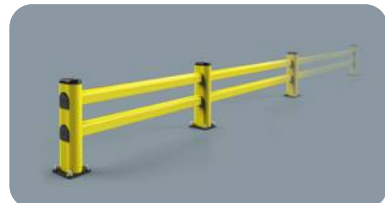

Rack end Barriers

SM

DIFFERENT SIZES ON REQUEST

FAST AND EASY TO INSTALL

M12 GALVANISED STEEL

SM 1500x400 MODULAR

Packing Colour **B** **M**
unpacked on pallet

Equipped with accessories

SM 1100x400

Length 1.100
Packing Colour **B** **M**
unpacked on pallet

Equipped with accessories

Rack end Barriers

LM

DIFFERENT SIZES ON REQUEST

FAST AND EASY TO INSTALL

M12 GALVANISED STEEL