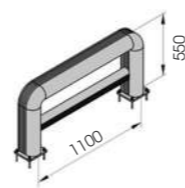

# FENCE 150 REINFORCED

DIFFERENT SIZES ON REQUEST

FAST AND EASY TO INSTALL

FE 150 REF 1100x550

Length 1.100 mm  
Packing unpacked on pallet  
Colour B M

Equipped with accessories

FE 150 REF 2400x550

Length 2.400 mm  
Packing unpacked on pallet  
Colour B M

# FENCE LINK

DIFFERENT SIZES ON REQUEST

FAST AND EASY TO INSTALL

FE LINK 1100x550

Length 1.100 mm  
Packing unpacked on pallet  
Colour B M

Equipped with accessories

FE LINK 2400x550

Length 2.400 mm  
Packing unpacked on pallet  
Colour B M