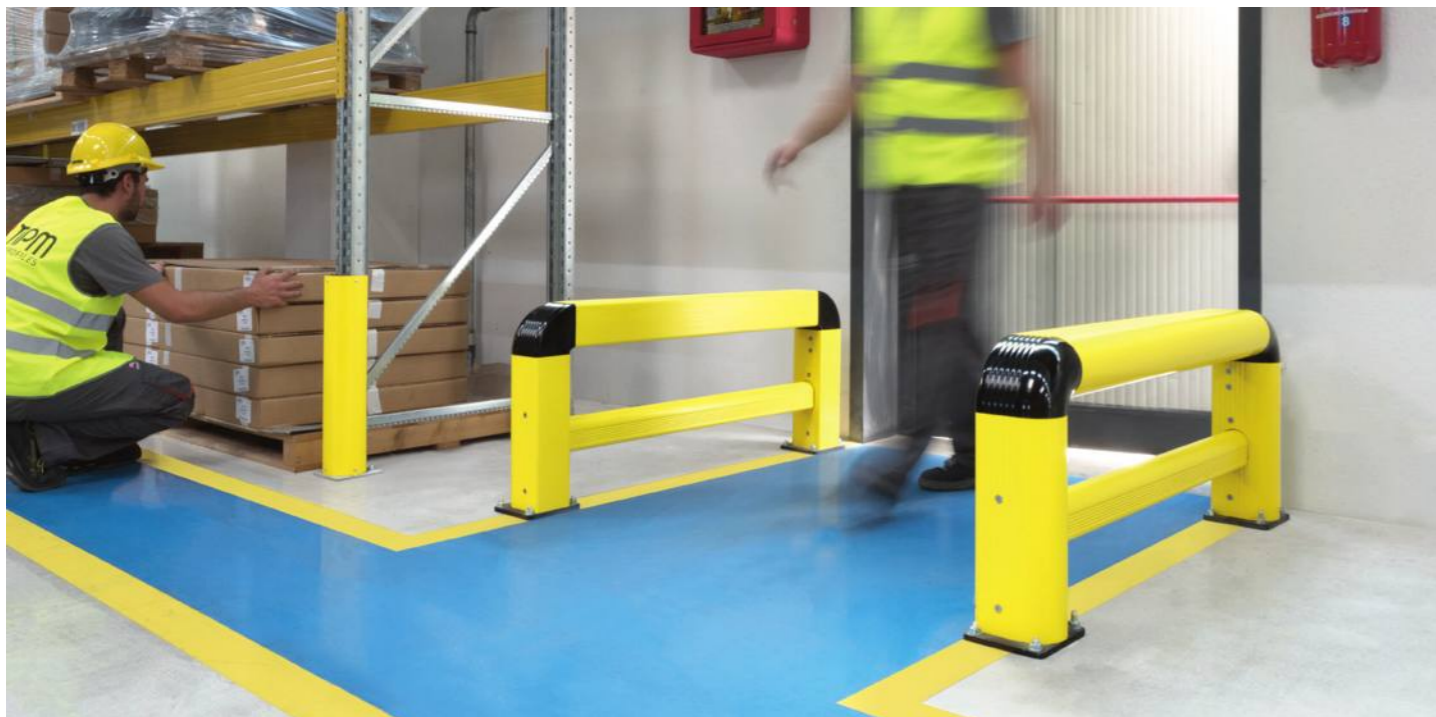

# FENCE 150 REINFORCED

DIFFERENT SIZES ON REQUEST

FAST AND EASY TO INSTALL

FE 150 REF 1100x550

Length 1.100 mm  
Packing unpacked on pallet  
Colour B M

Equipped with accessories

FE 150 REF 2400x550

Length 2.400 mm  
Packing unpacked on pallet  
Colour B M

# FENCE LINK

DIFFERENT SIZES ON REQUEST

FAST AND EASY TO INSTALL

FE LINK 1100x550

Length 1.100 mm  
Packing unpacked on pallet  
Colour B M

Equipped with accessories

FE LINK 2400x550

Length 2.400 mm  
Packing unpacked on pallet  
Colour B M