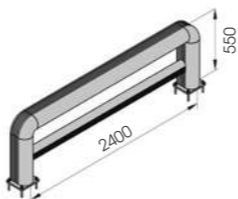

# FENCE 150 REINFORCED

DIFFERENT SIZES ON REQUEST

FAST AND EASY TO INSTALL

FE 150 REF 1100x550

Length 1.100 mm  
Packing unpacked on pallet  
Colour B M

Equipped with accessories

FE 150 REF 2400x550

Length 2.400 mm  
Packing unpacked on pallet  
Colour B M

# FENCE LINK

DIFFERENT SIZES ON REQUEST

FAST AND EASY TO INSTALL

FE LINK 1100x550

Length 1.100 mm  
Packing unpacked on pallet  
Colour B M

Equipped with accessories

FE LINK 2400x550

Length 2.400 mm  
Packing unpacked on pallet  
Colour B M