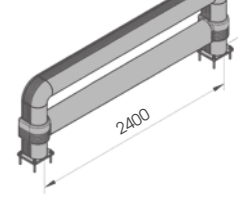

# FENCE 150 REINFORCED

DIFFERENT SIZES ON REQUEST

FAST AND EASY TO INSTALL

FE 150 REF 1100x550

Length 1.100 mm  
Packing unpacked on pallet  
Colour B M

Equipped with accessories

FE 150 REF 2400x550

Length 2.400 mm  
Packing unpacked on pallet  
Colour B M

# FENCE LINK

DIFFERENT SIZES ON REQUEST

FAST AND EASY TO INSTALL

FE LINK 1100x550

Length 1.100 mm  
Packing unpacked on pallet  
Colour B M

Equipped with accessories

FE LINK 2400x550

Length 2.400 mm  
Packing unpacked on pallet  
Colour B M