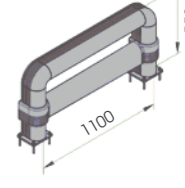

# FENCE LINK

DIFFERENT SIZES ON REQUEST

FAST AND EASY TO INSTALL

FE LINK 1100x550

Length 1.100 mm  
Packing unpacked on pallet  
Colour B M

Equipped with accessories

FE LINK 2400x550

Length 2.400 mm  
Packing unpacked on pallet  
Colour B M