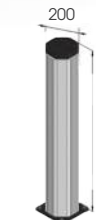

GRD 150

FAST AND EASY TO INSTALL

Bollard

M12 GALVANISED STEEL

GRD 200

NEW ANTISHOCK BUMPER

FAST AND EASY TO INSTALL

S16 GALVANISED STEEL

GRD 150 \* 500  
800  
1150

Packing **unpacked on pallet**  
Colour **B M**

Equipped with accessories

GRD 200 1200  
2000

Packing **unpacked on pallet**  
Colour **M**

Equipped with accessories