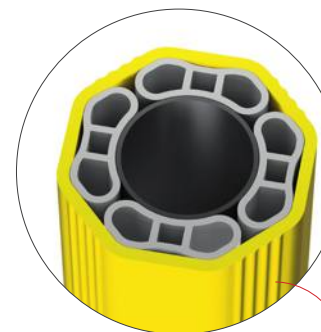

GRD 150

FAST AND EASY TO INSTALL

Bollard

M12 GALVANISED STEEL

GRD 200

NEW ANTISHOCK BUMPER

FAST AND EASY TO INSTALL

S16 GALVANISED STEEL

GRD 150 \* 500  
800  
1150

Packing **unpacked on pallet**  
Colour **B M**

Equipped with accessories

GRD 200 1200  
2000

Packing **unpacked on pallet**  
Colour **M**

Equipped with accessories