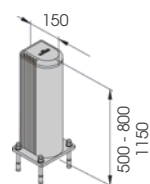

GRD 150

FAST AND EASY TO INSTALL

Bollard

M12 GALVANISED STEEL

GRD 200

NEW ANTISHOCK BUMPER

FAST AND EASY TO INSTALL

S16 GALVANISED STEEL

GRD 150 * 500
800
1150

Packing **unpacked on pallet**
Colour **B M**

Equipped with accessories

GRD 200 1200
2000

Packing **unpacked on pallet**
Colour **M**

Equipped with accessories