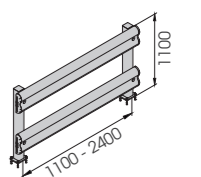

BFLEX.FRONT/1

M12 GALVANISED STEEL

BFLEX.FRONT/1 2000x450 MODULAR

Packing Colour **M** unpacked on pallet

Equipped with accessories

BFLEX.FRONT/1 1100x450
BFLEX.FRONT/1 2400x450

Length Packing Colour **M** 1.100 / 2.400 mm unpacked on pallet

Equipped with accessories

BFLEX.FRONT/2

M12 GALVANISED STEEL

BFLEX.FRONT/2 2000x1100 MODULAR

Packing Colour **M** unpacked on pallet

Equipped with accessories

BFLEX.FRONT/2 1100x1100
BFLEX.FRONT/2 2400x1100

Length Packing Colour **M** 1.100 / 2.400 mm unpacked on pallet

Equipped with accessories