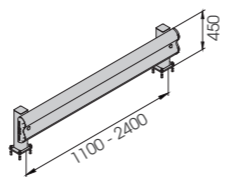

BFLEX.FRONT/1

M12 GALVANISED STEEL

BFLEX.FRONT/1 2000x450 MODULAR

Packing Colour **M** unpacked on pallet

Equipped with accessories

BFLEX.FRONT/1 1100x450
BFLEX.FRONT/1 2400x450

Length Packing Colour **M** 1.100 / 2.400 mm unpacked on pallet

Equipped with accessories

BFLEX.FRONT/2

M12 GALVANISED STEEL

BFLEX.FRONT/2 2000x1100 MODULAR

Packing Colour **M** unpacked on pallet

Equipped with accessories

BFLEX.FRONT/2 1100x1100
BFLEX.FRONT/2 2400x1100

Length Packing Colour **M** 1.100 / 2.400 mm unpacked on pallet

Equipped with accessories