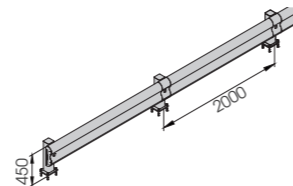

BFLEX.FRONT/1

M12 GALVANISED STEEL

BFLEX.FRONT/1 2000x450 MODULAR

Packing Colour **M** unpacked on pallet

Equipped with accessories

BFLEX.FRONT/1 1100x450
BFLEX.FRONT/1 2400x450

Length Packing Colour **M** 1.100 / 2.400 mm unpacked on pallet

Equipped with accessories

BFLEX.FRONT/2

M12 GALVANISED STEEL

BFLEX.FRONT/2 2000x1100 MODULAR

Packing Colour **M** unpacked on pallet

Equipped with accessories

BFLEX.FRONT/2 1100x1100
BFLEX.FRONT/2 2400x1100

Length Packing Colour **M** 1.100 / 2.400 mm unpacked on pallet

Equipped with accessories