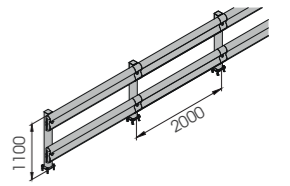

Equipped with accessories

BFLEX.FRONT/2

M12 GALVANISED STEEL

BFLEX.FRONT/2 2000x1100 MODULAR

Packing Colour **M** unpacked on pallet

Equipped with accessories

BFLEX.FRONT/2 1100x1100
BFLEX.FRONT/2 2400x1100

Length Packing Colour **M** 1.100 / 2.400 mm unpacked on pallet

Equipped with accessories