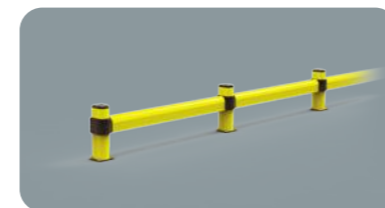

LINK LM

DIFFERENT SIZES ON REQUEST

M12 GALVANISED STEEL

LINK LM 500 800

Equipped with accessories

Packing Colour **M** unpacked on pallet

LINK LM CORNER

Equipped with accessories

Packing Colour **M** unpacked on pallet

LINK SINGLE

DIFFERENT SIZES ON REQUEST

M12 GALVANISED STEEL

LINK SINGLE 500 800

Equipped with accessories

Packing Colour **M** unpacked on pallet

LINK SINGLE CORNER