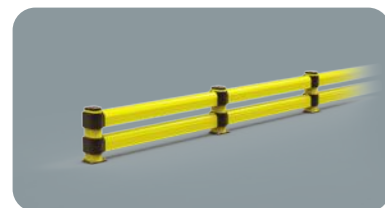

LINK LM

DIFFERENT SIZES ON REQUEST

M12 GALVANISED STEEL

LINK LM 500 800

Equipped with accessories

Packing Colour **M** unpacked on pallet

LINK LM CORNER

Equipped with accessories

Packing Colour **M** unpacked on pallet

LINK SINGLE

DIFFERENT SIZES ON REQUEST

M12 GALVANISED STEEL

LINK SINGLE 500 800

Equipped with accessories

Packing Colour **M** unpacked on pallet

LINK SINGLE CORNER