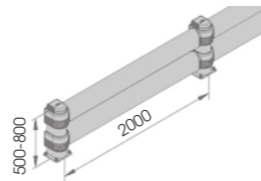

LINK LM

DIFFERENT SIZES ON REQUEST

M12 GALVANISED STEEL

LINK LM 500 800

Equipped with accessories

Packing Colour **M** unpacked on pallet

LINK LM CORNER

Equipped with accessories

Packing Colour **M** unpacked on pallet

LINK SINGLE

DIFFERENT SIZES ON REQUEST

M12 GALVANISED STEEL

LINK SINGLE 500 800

Equipped with accessories

Packing Colour **M** unpacked on pallet

LINK SINGLE CORNER