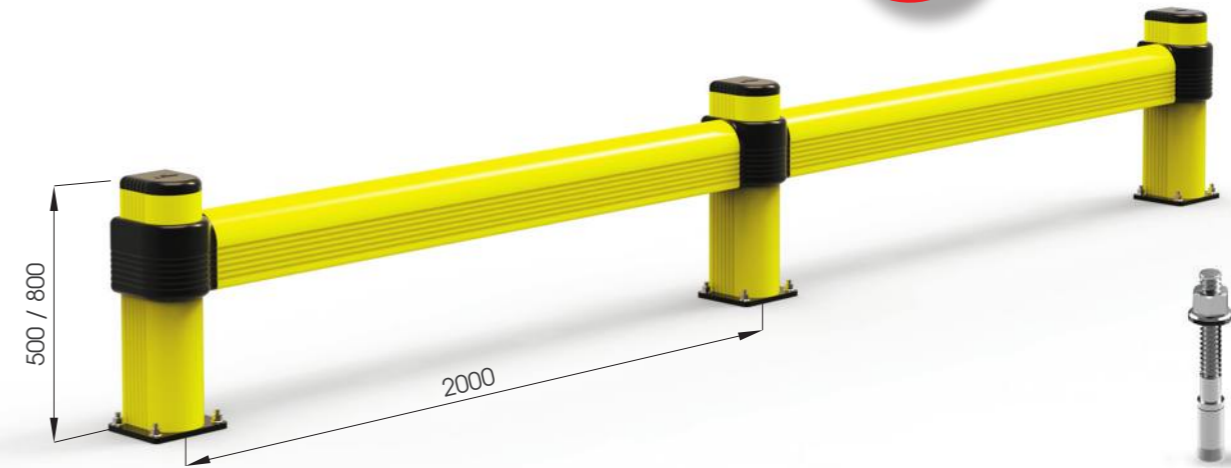

LINK LM

DIFFERENT SIZES ON REQUEST

M12 GALVANISED STEEL

LINK LM 500 800

Equipped with accessories

Packing Colour **M** unpacked on pallet

LINK LM CORNER

Equipped with accessories

Packing Colour **M** unpacked on pallet

LINK SINGLE

DIFFERENT SIZES ON REQUEST

M12 GALVANISED STEEL

LINK SINGLE 500 800

Equipped with accessories

Packing Colour **M** unpacked on pallet

LINK SINGLE CORNER

Equipped with accessories

Packing Colour **M** unpacked on pallet