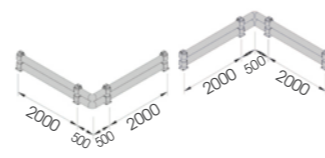

LINK LM

DIFFERENT SIZES ON REQUEST

M12 GALVANISED STEEL

LINK LM 500 800

Equipped with accessories

Packing Colour **M** unpacked on pallet

LINK LM CORNER

Equipped with accessories

Packing Colour **M** unpacked on pallet

LINK SINGLE

DIFFERENT SIZES ON REQUEST

M12 GALVANISED STEEL

LINK SINGLE 500 800

Equipped with accessories

Packing Colour **M** unpacked on pallet

LINK SINGLE CORNER