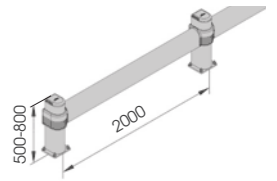

LINK LM

DIFFERENT SIZES ON REQUEST

M12 GALVANISED STEEL

LINK LM 500 800

Equipped with accessories

Packing Colour **M** unpacked on pallet

LINK LM CORNER

Equipped with accessories

Packing Colour **M** unpacked on pallet

LINK SINGLE

DIFFERENT SIZES ON REQUEST

M12 GALVANISED STEEL

LINK SINGLE 500 800

Equipped with accessories

Packing Colour **M** unpacked on pallet

LINK SINGLE CORNER