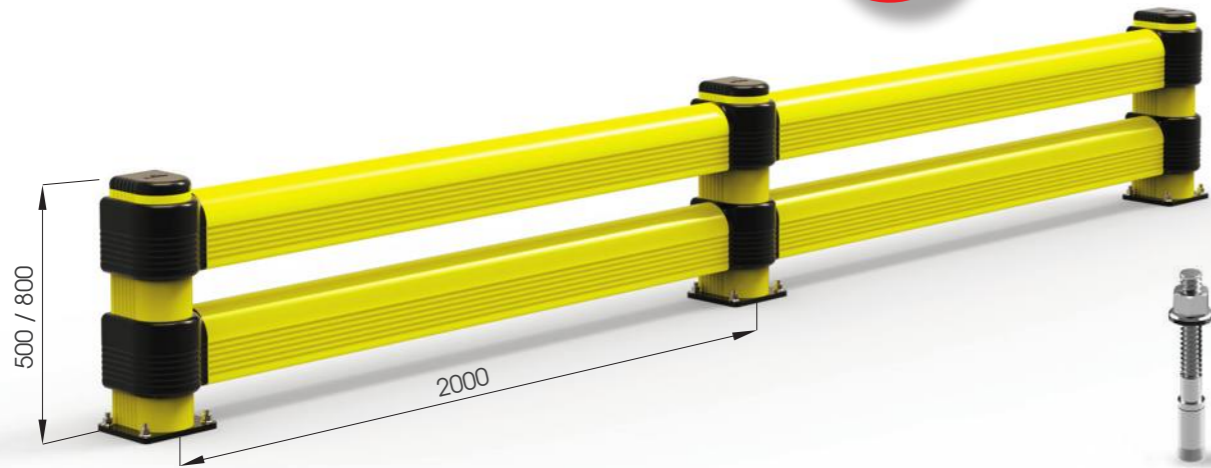

LINK LM

DIFFERENT SIZES ON REQUEST

M12 GALVANISED STEEL

LINK LM 500 800

Equipped with accessories

Packing Colour **M** unpacked on pallet

LINK LM CORNER

Equipped with accessories

Packing Colour **M** unpacked on pallet

LINK SINGLE

DIFFERENT SIZES ON REQUEST

M12 GALVANISED STEEL

LINK SINGLE 500 800

Equipped with accessories

Packing Colour **M** unpacked on pallet

LINK SINGLE CORNER

Equipped with accessories

Packing Colour **M** unpacked on pallet